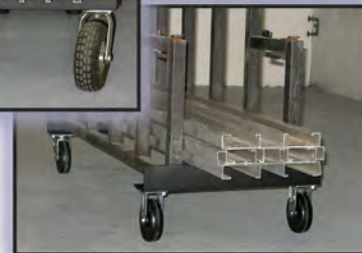

Riser Cart Kit by GPS

Designed to transport Risers from vehicle to photo site

Cart Kit consists of front and rear wheel set that attach to riser supports to create a cart that will hold both Riser supports and planks. Two wheel sizes to choose from to accommodate smooth indoor or rough outdoor terrain.

Riser Cart Kit Prices

Wheel Size	Price
5" rubber wheels	\$105
10" pneumatic	\$155

- Two different wheel options
- Small design for easy storage
- Fits any size supports
- Carries supports and planks
- Fast and easy set-up

GPS Risers
and Equipment

easy to set up • convenient to use • easy to transport

MULTI-CART

VERSATILE, AFFORDABLE & EFFICIENT

These patented Multi-Carts ingeniously change shape and length to carry huge amounts of equipment yet fold small for storage. They instantly transform into any of the 8 configurations replacing the need for 8 different carts. The revolutionary design results in a moving machine that is very lightweight, rugged, affordable and ergonomically efficient.

frame sizes, there is a Multi-Cart to meet all your equipment transport needs. These Multi-Carts are now supplied with low profile and no-flat wheels for longer lasting durability.

The R2 micro supports up to 350 lbs, and is small enough to roll down the aisle of most aircraft. The R6 mini supports up to 500 lbs, and is great for those who want a strong, yet compact utility cart. The R8, R10 and R12 are all part of the mobile workstation cart series. Differing only in their wheel configurations, these carts are designed to get you on location and give you an efficient place to work with the potential accessory shelf kit.