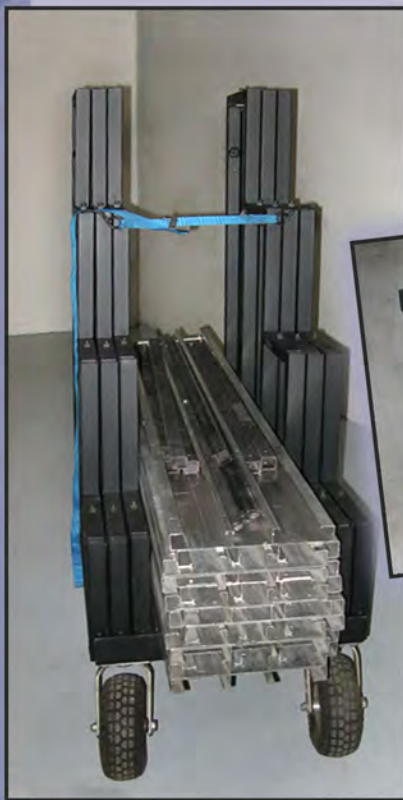

Riser Cart Kit by GPS

Designed to transport Risers from vehicle to photo site

Cart Kit consists of front and rear wheel set that attach to riser supports to create a cart that will hold both Riser supports and planks. Two wheel sizes to choose from to accommodate smooth indoor or rough outdoor terrain.

Riser Cart Kit Prices

Wheel Size	Price
5" rubber wheels	\$105
10" pneumatic	\$155

- Two different wheel options
- Small design for easy storage
- Fits any size supports
- Carries supports and planks
- Fast and easy set-up

GPS Risers
and Equipment

easy to set up • convenient to use • easy to transport

MULTI-CART

VERSATILE, AFFORDABLE & EFFICIENT

These patented Multi-Carts ingeniously change shape and length to carry huge amounts of equipment yet fold small for storage. They instantly transform into any of the 8 configurations replacing the need for 8 different carts. The revolutionary design results in a moving machine that is very lightweight, rugged, affordable and ergonomically efficient.

frame sizes, there is a Multi-Cart to meet all your equipment transport needs. These Multi-Carts are now supplied with low profile and no-flat wheels for longer lasting durability.

The R2 micro supports up to 350 lbs, and is small enough to roll down the aisle of most aircraft. The R6 mini supports up to 500 lbs, and is great for those who want a strong, yet compact utility cart. The R8, R10 and R12 are all part of the mobile workstation cart series. Differing only in their wheel configurations, these carts are designed to get you on location and give you an efficient place to work with the potential accessory shelf kit.